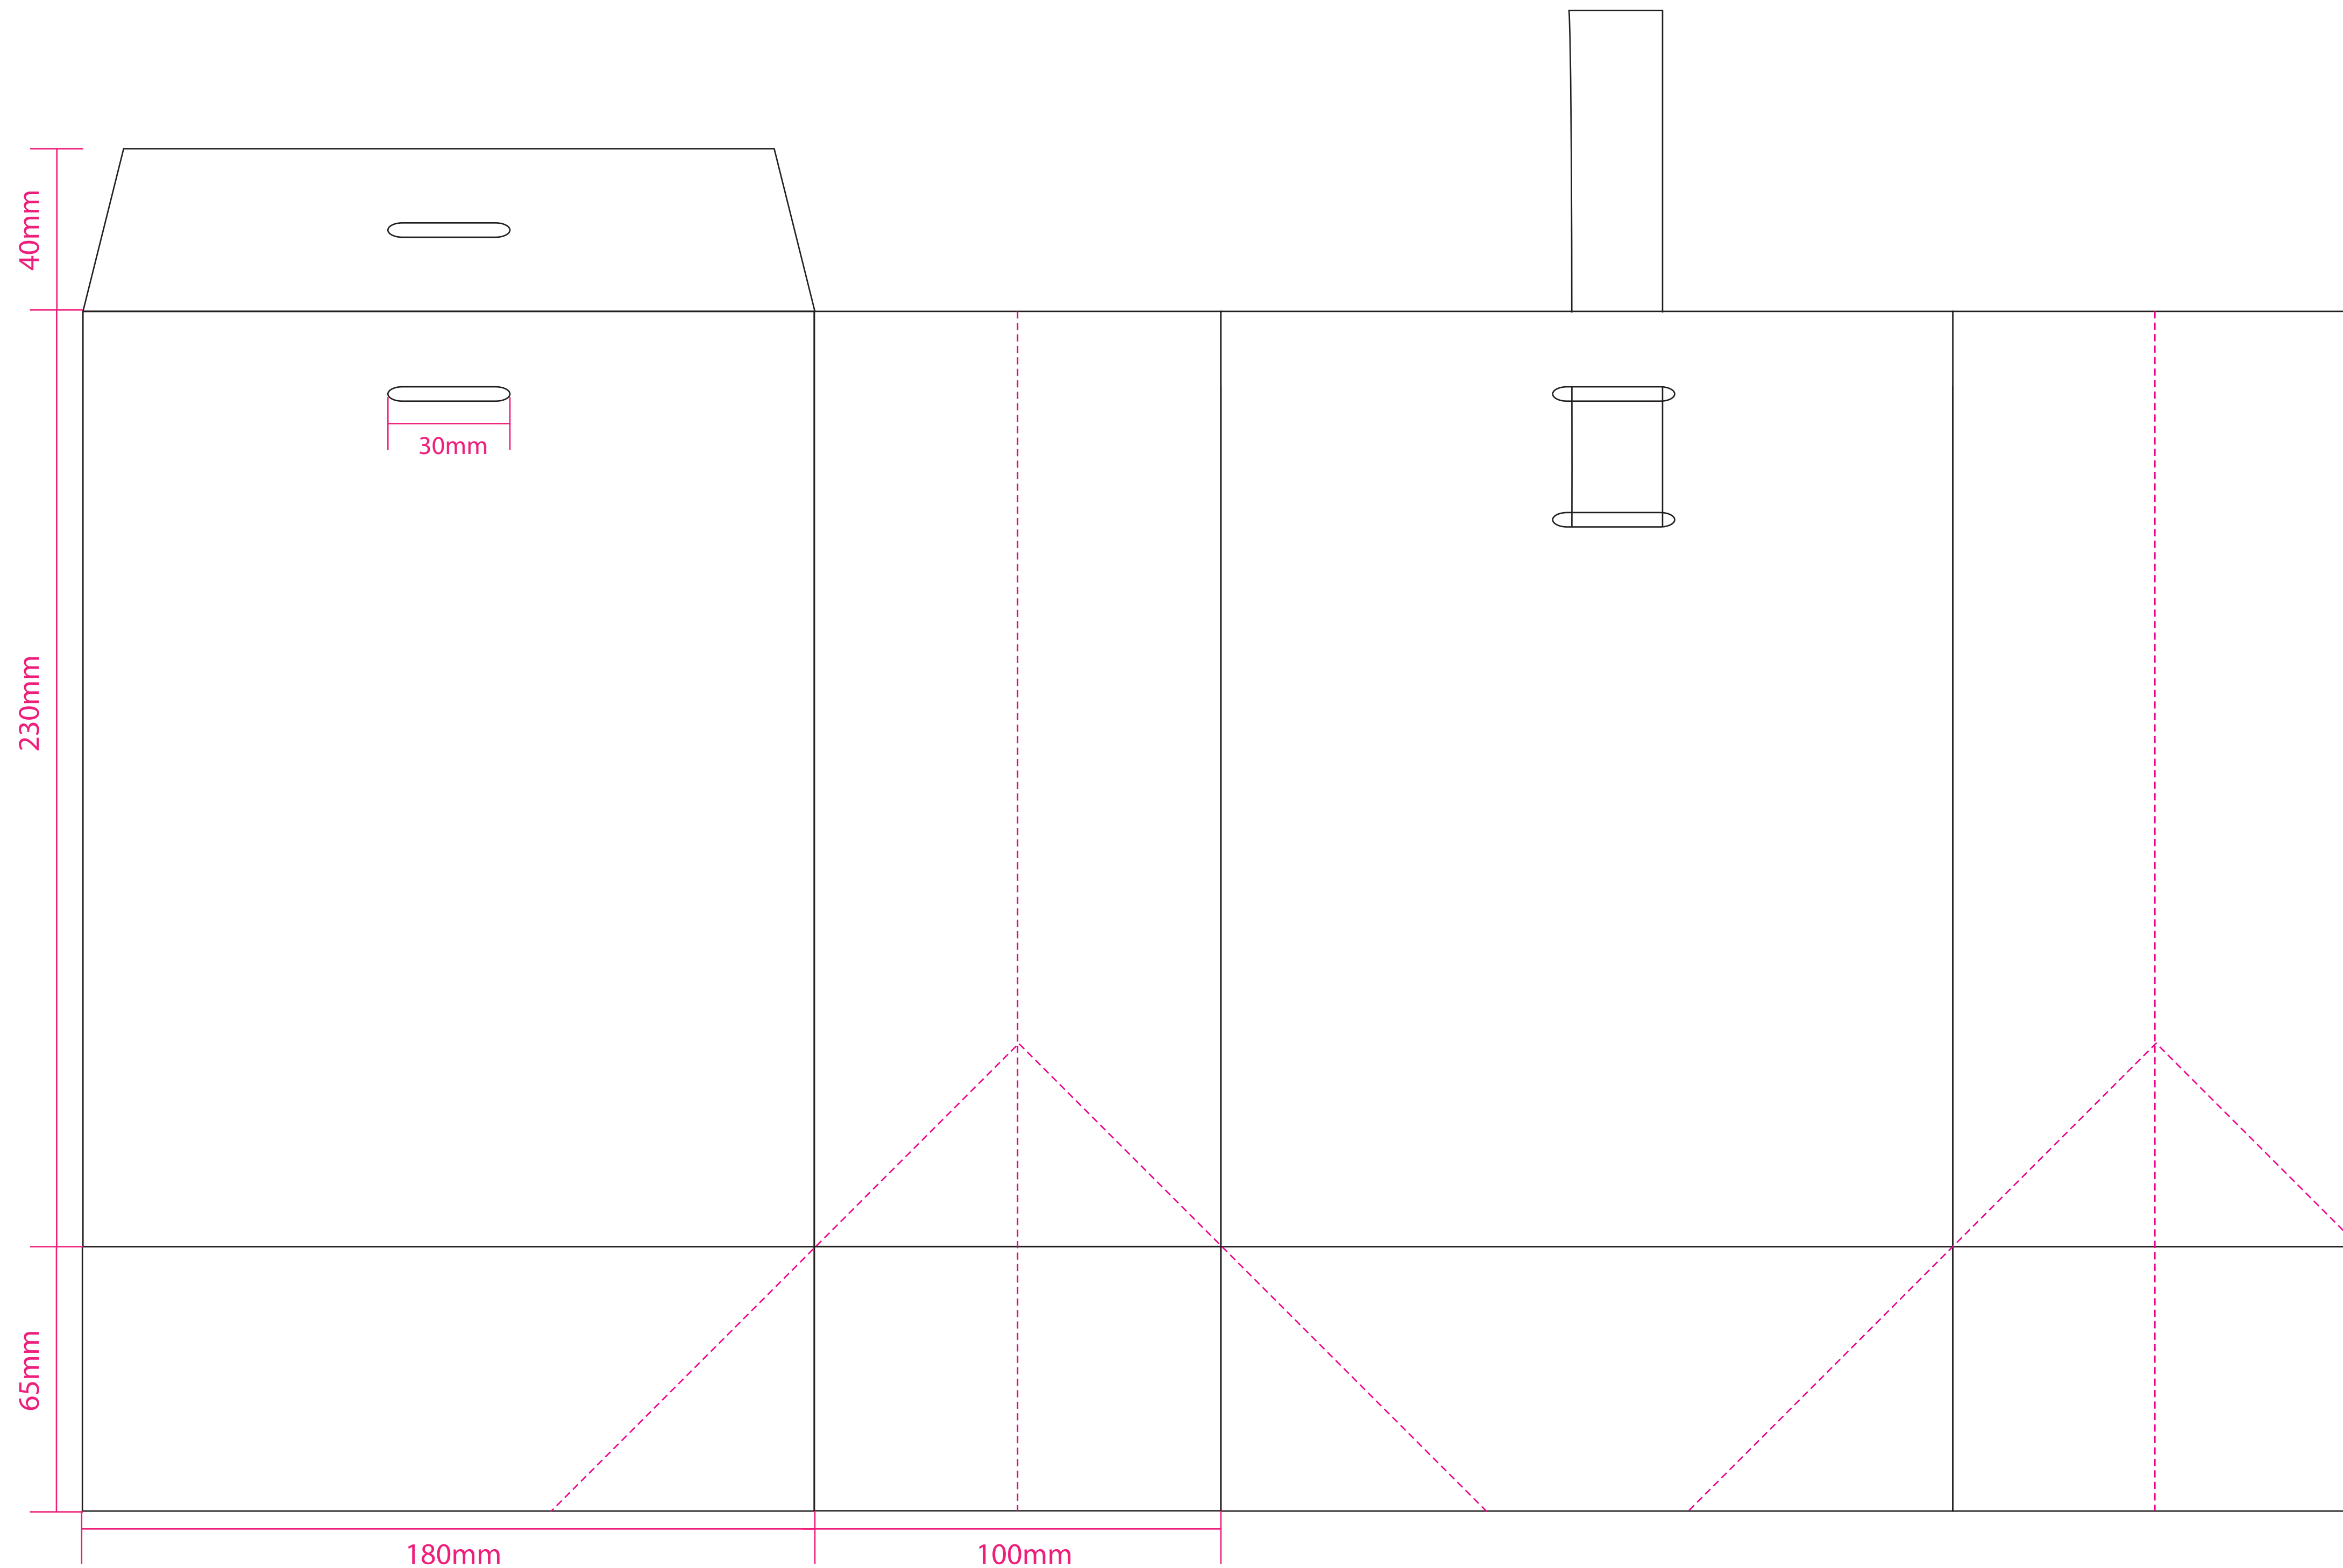

# PRECIOUS PACKAGING

*Quality in every fold*

<b>Name:</b>	-
<b>Date:</b>	-
<b>Size:</b>	180x100x230mm
<b>Material:</b>	-
<b>Weight:</b>	-
<b>Lamination:</b>	-
<b>Handle:</b>	Close Loop
<b>Material:</b>	-
<b>Colour:</b>	-
<b>Width:</b>	-
<b>Length:</b>	-
<b>Add.Features</b>	-
<b>Print:</b>	-
<b>Colours &amp; Additional Finishes:</b>	

<b>GUIDE DONT PRINT</b>	<b>Pantone</b>	<b>C M Y K</b>
	C	

--	--	--	--

*Please note: All orders are subject to a +/- 10% manufacturing tolerance on final products. Pantones are matched to the PMS system. Printed colours cannot be matched to screens or desktop printer representations.*