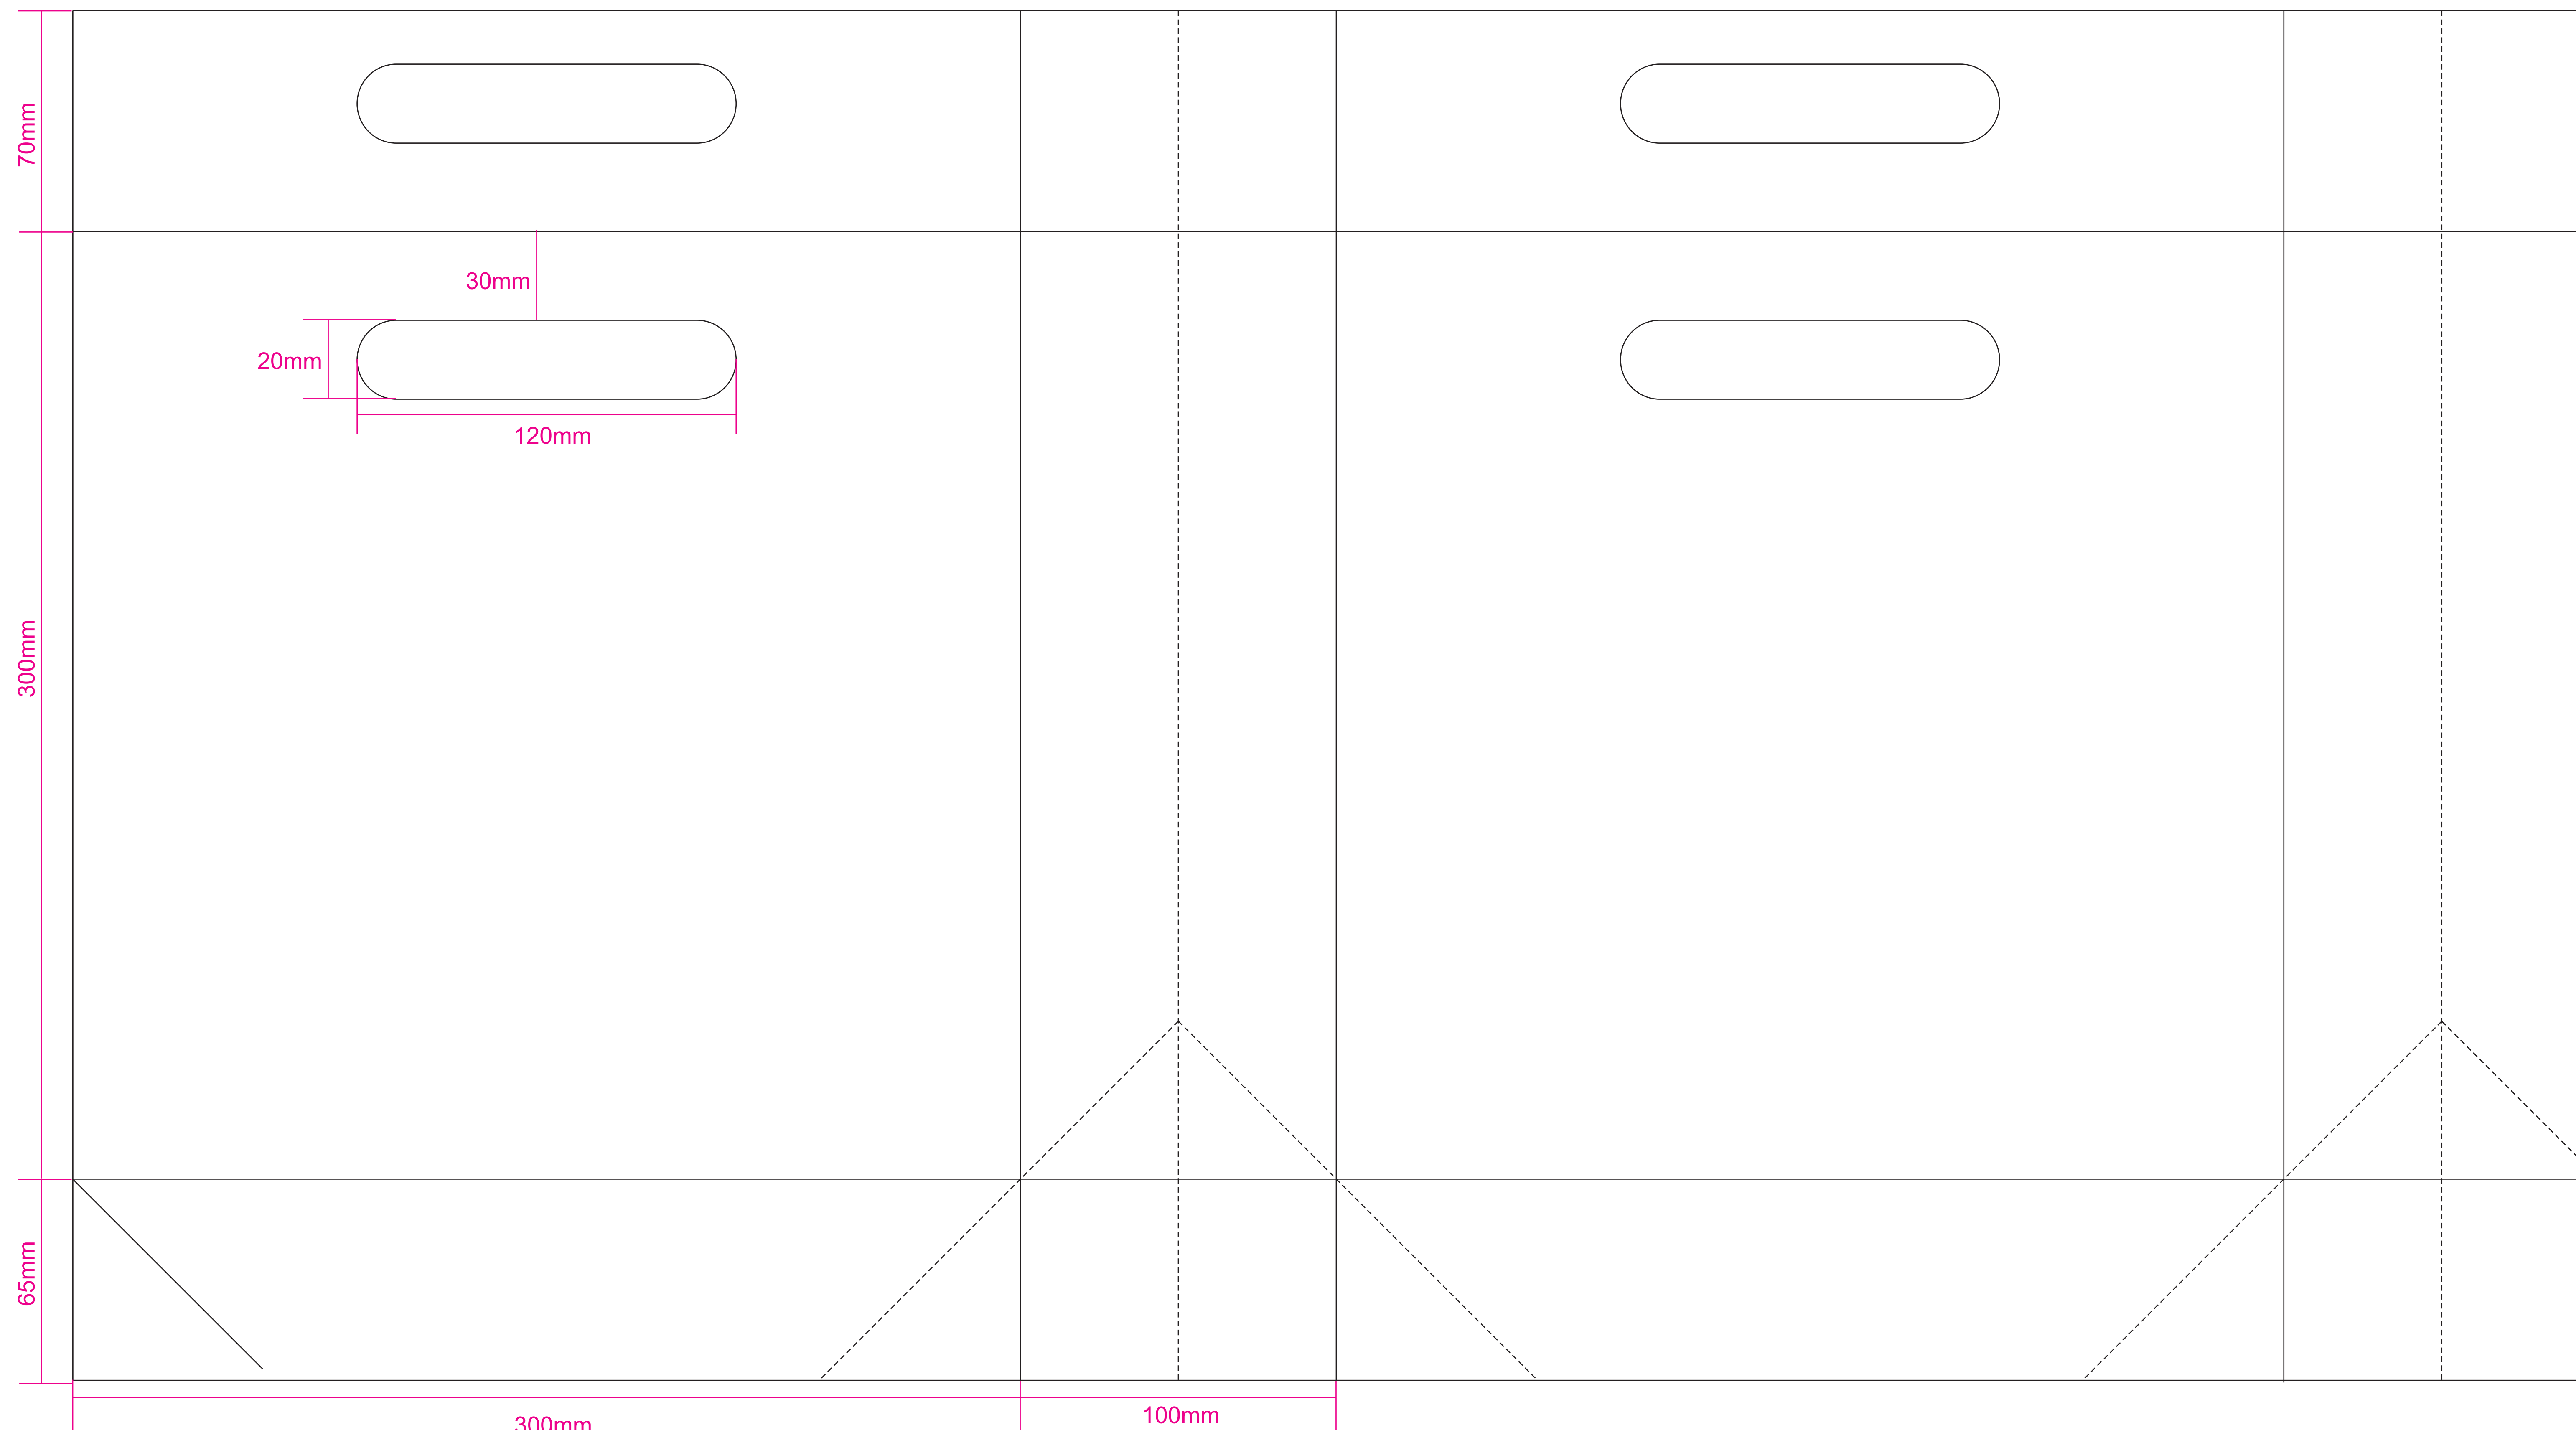

PRECIOUS PACKAGING

Quality in every fold

Name:	-
Date:	-
Size:	300x100x300mm
Material:	-
Weight:	-
Lamination:	-
Handle:	Die Cut
Material:	-
Colour:	-
Width:	120mm
Length:	25mm
Add.Features	-
Print:	-
Colours & Additional Finishes:	

GUIDE DONT PRINT	Pantone	C M Y K
	C	

Please note: All orders are subject to a +/- 10% manufacturing tolerance on final products. Pantones are matched to the PMS system. Printed colours cannot be matched to screens or desktop printer representations.