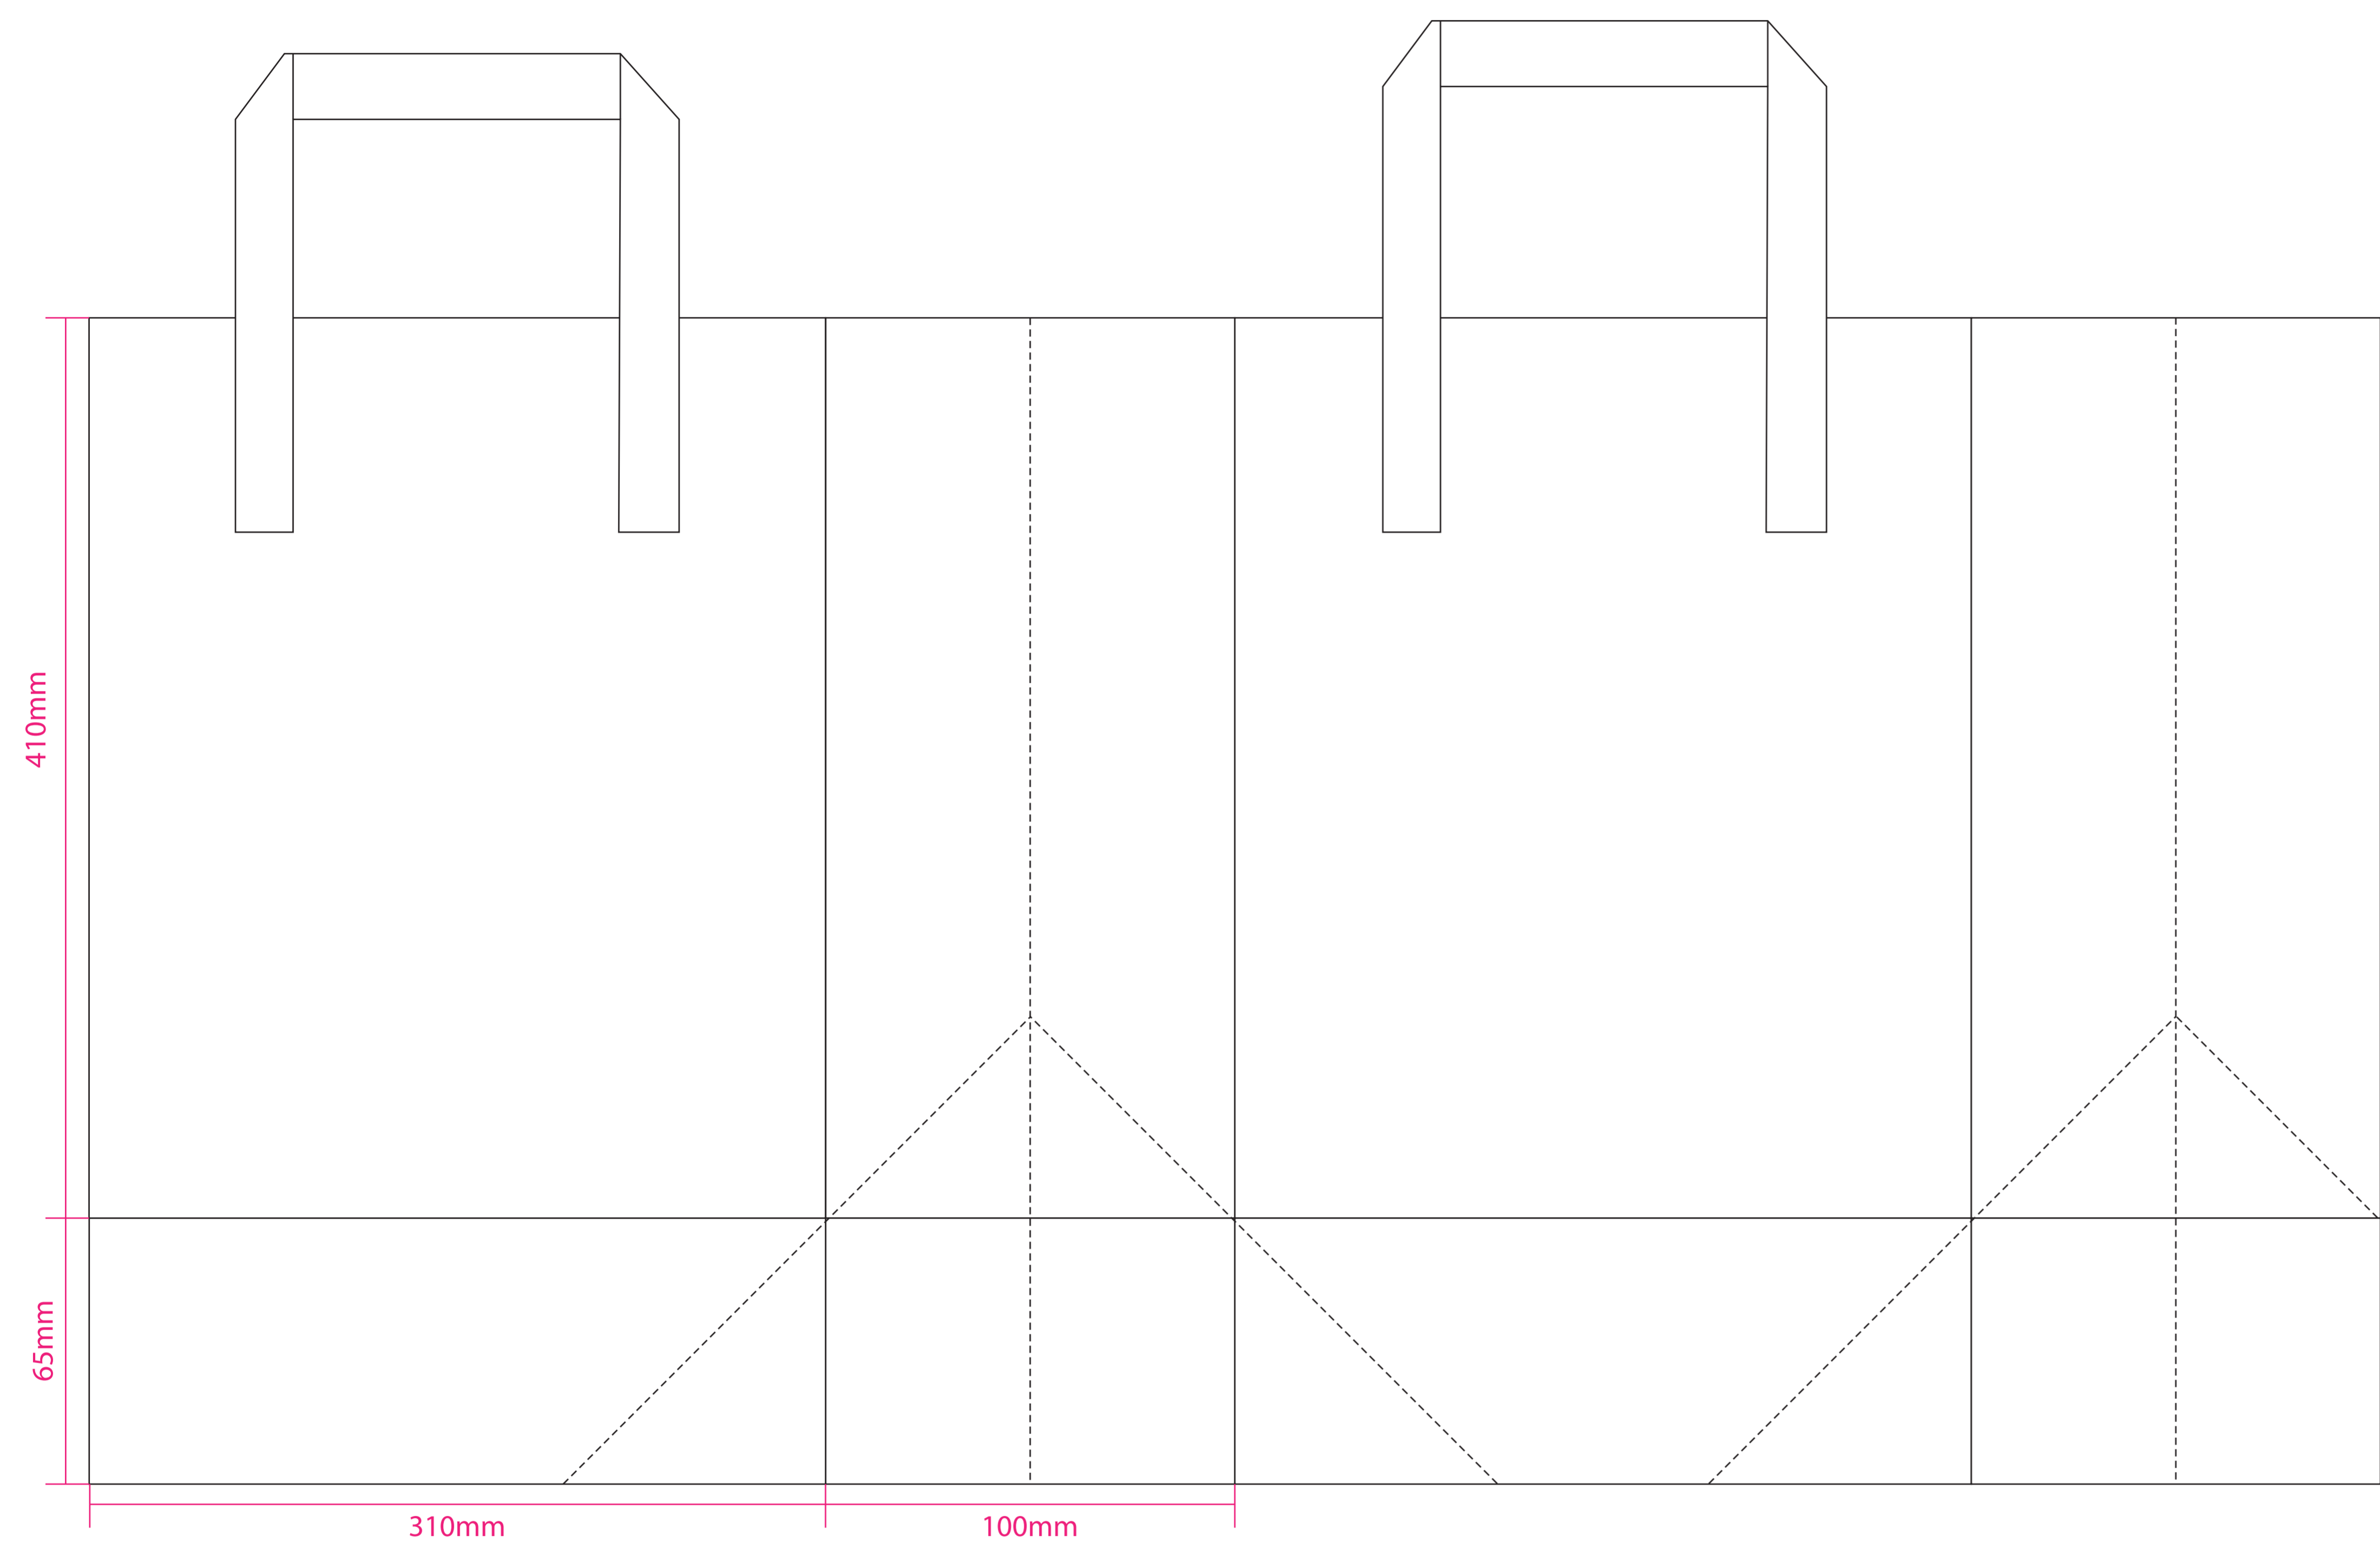

PRECIOUS PACKAGING

Quality in every fold

Name:	-
Date:	-
Size:	310x100x410mm
Material:	-
Weight:	-
Lamination:	-
Handle:	Flat (outside)
Material:	-
Colour:	-
Width:	-
Length:	-
Add.Features	-
Print:	-
Colours & Additional Finishes:	

GUIDE DONT PRINT	Pantone		C M Y K	

Please note: All orders are subject to a +/- 10% manufacturing tolerance on final products. Pantones are matched to the PMS system. Printed colours cannot be matched to screens or desktop printer representations.