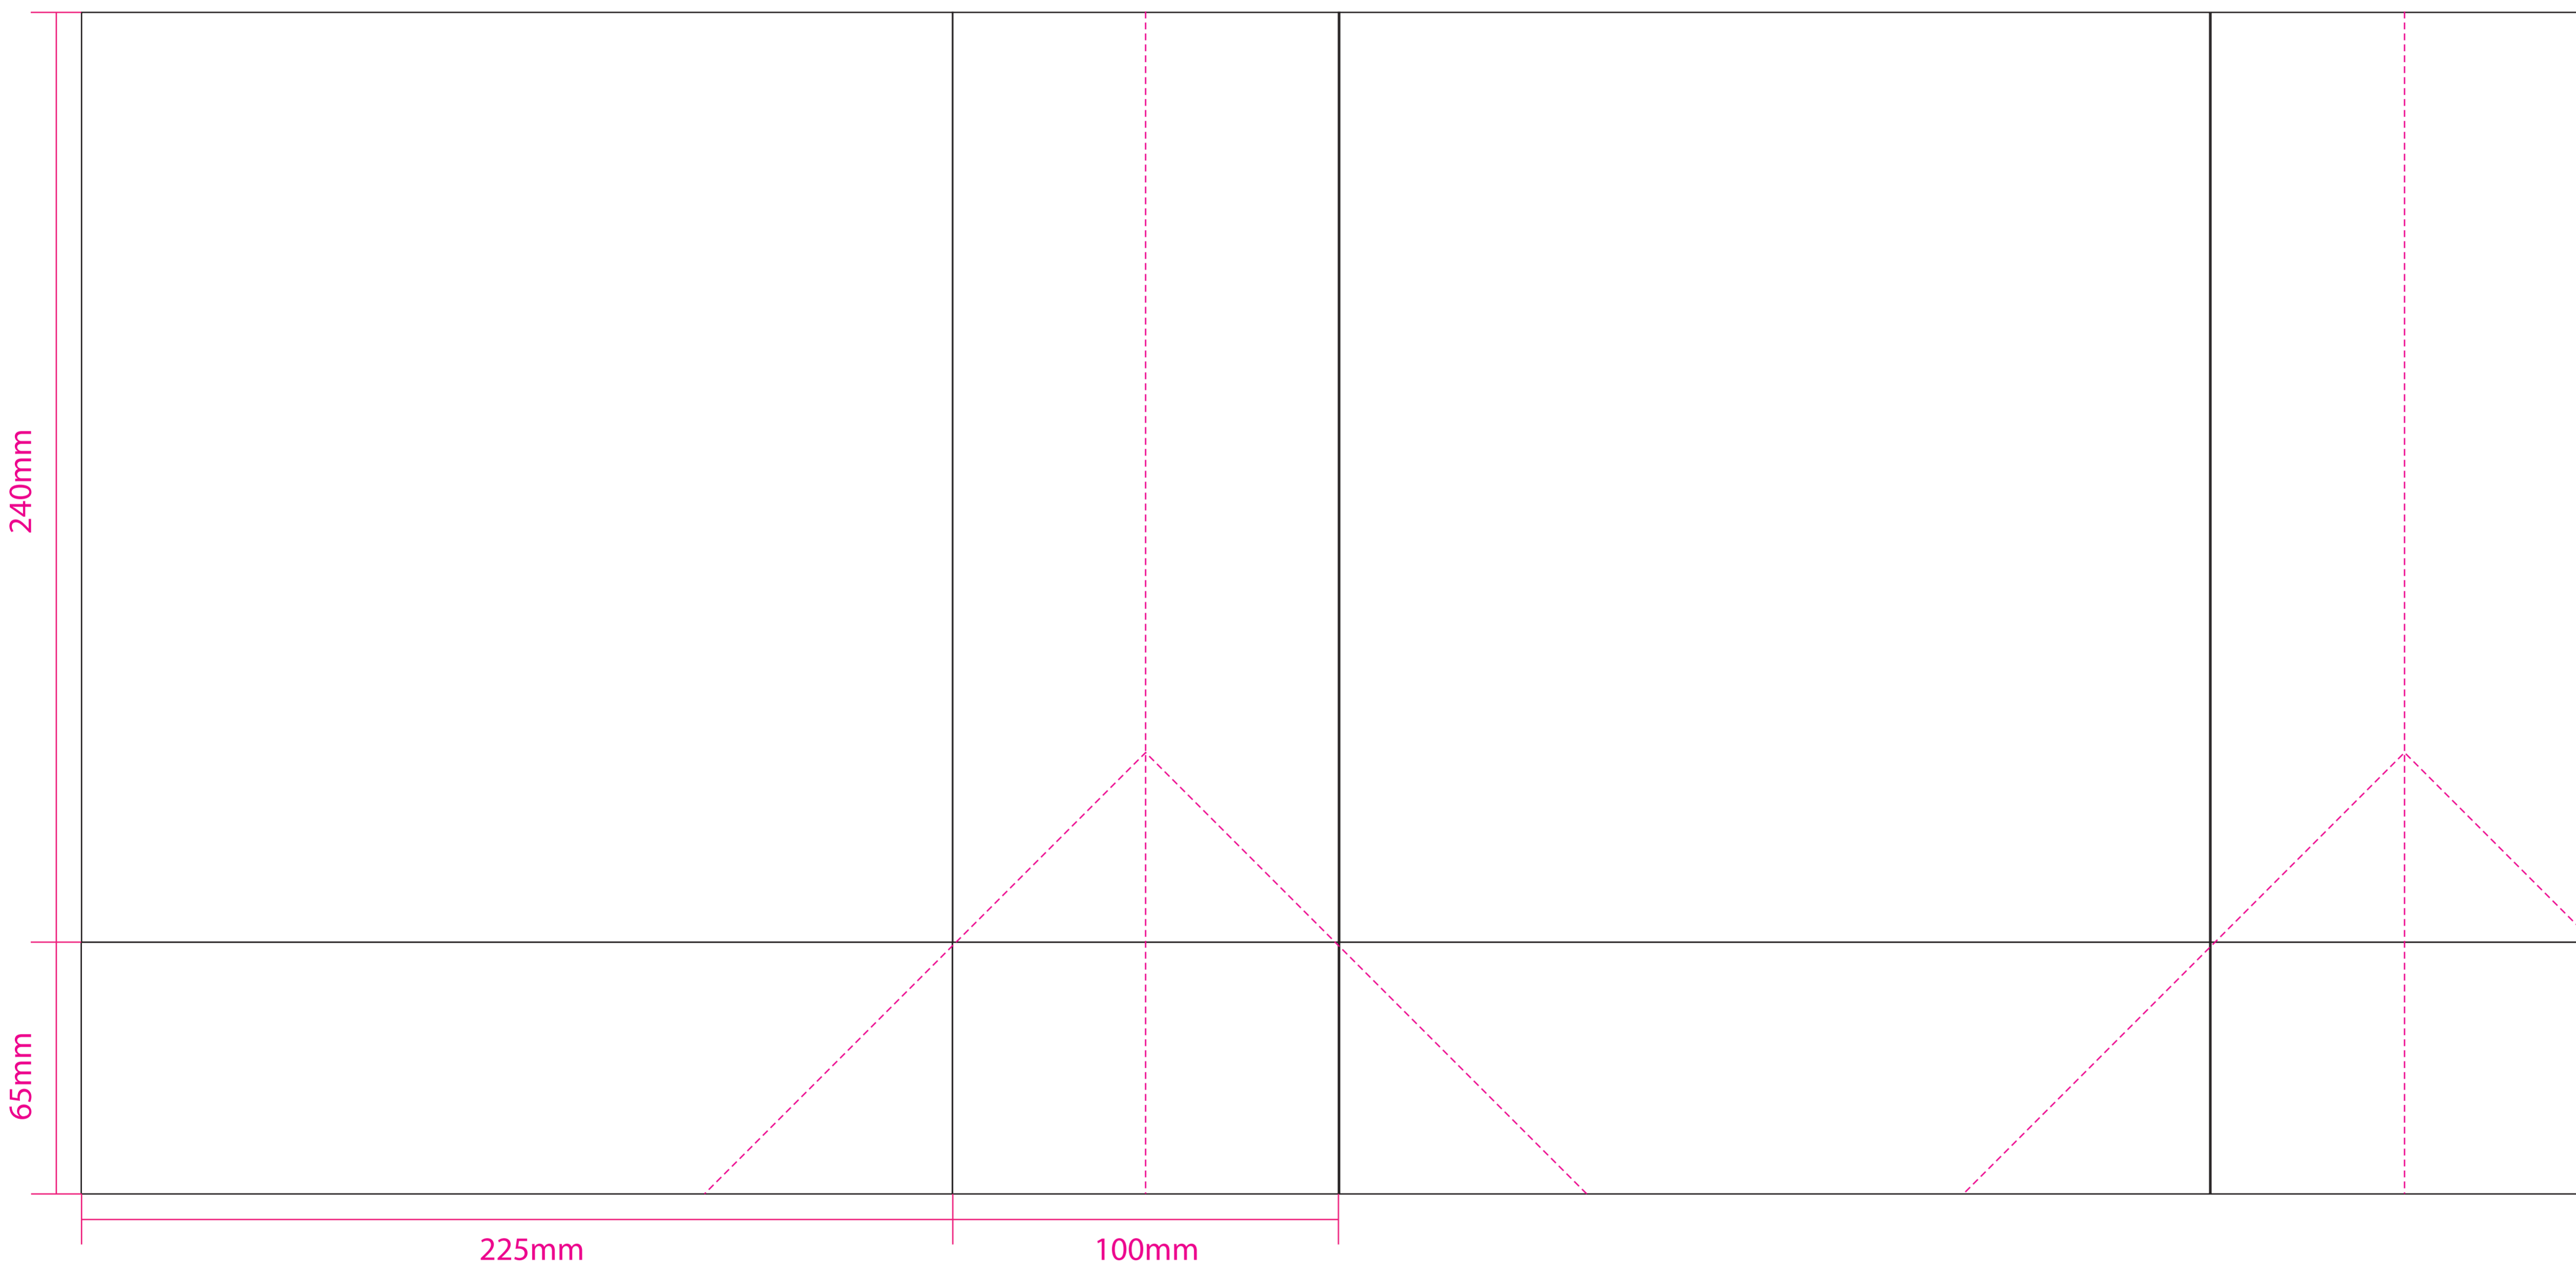

PRECIOUS PACKAGING

Quality in every fold

Name:	-
Date:	-
Size:	225x100x240mm
Material:	-
Weight:	-
Lamination:	-
Handle:	-
Material:	-
Colour:	-
Width:	-
Length:	-
Add.Features	-
Print:	-
Colours & Additional Finishes:	

GUIDE DONT PRINT	Pantone	C M Y K
	C	

--	--	--	--

Please note: All orders are subject to a +/- 10% manufacturing tolerance on final products. Pantones are matched to the PMS system. Printed colours cannot be matched to screens or desktop printer representations.