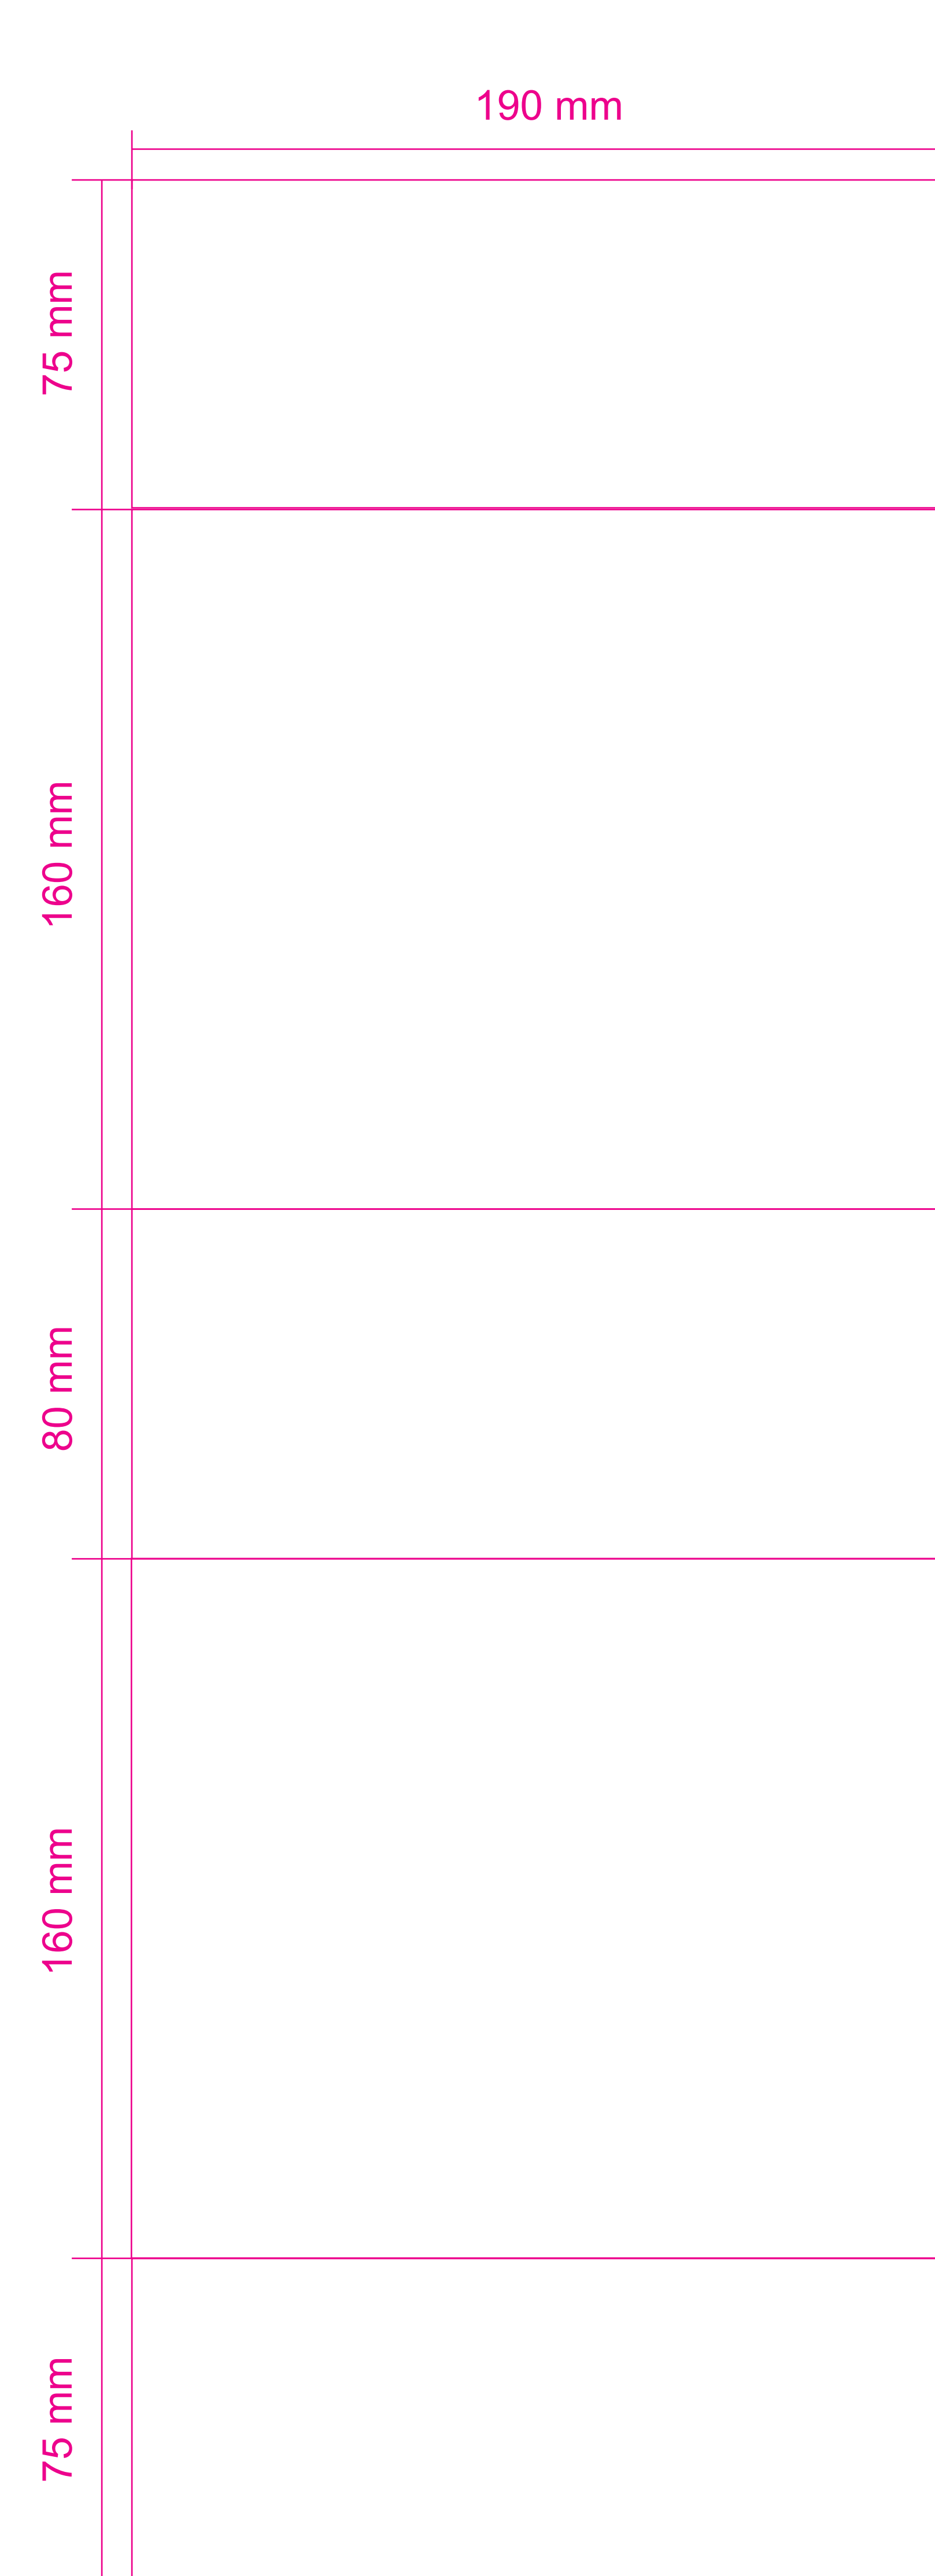

Outside

Side panel

Inside

Side panel

PRECIOUS PACKAGING

Name:	Fantasy Box
Date:	1-Jul-14
Box Type:	Magnetic Close
Size (Internal)	190x160x80mm
Materials:	MATERIALS & WEIGHTS (INSIDE & OUTSIDE)
Lamination:	Matte
Add.Features	ADDITIONAL FEATURES
Closure	
Type:	Magnetic
Material:	2mm circle manets x2
Colour:	15mm
Width:	15mm
Print:	NUMBER OF PRINT COLOURS
Colours & Additional Finishes:	

	GUIDE		Pantone		C:	
	DONT					M:
	PRINT					Y:
					K:	

Please note: All orders are subject to a +/- 10% manufacturing tolerance on final products (size, quantity & print). Pantones are matched to the PMS system. Printed colours cannot be matched to screens or desktop printer representations.