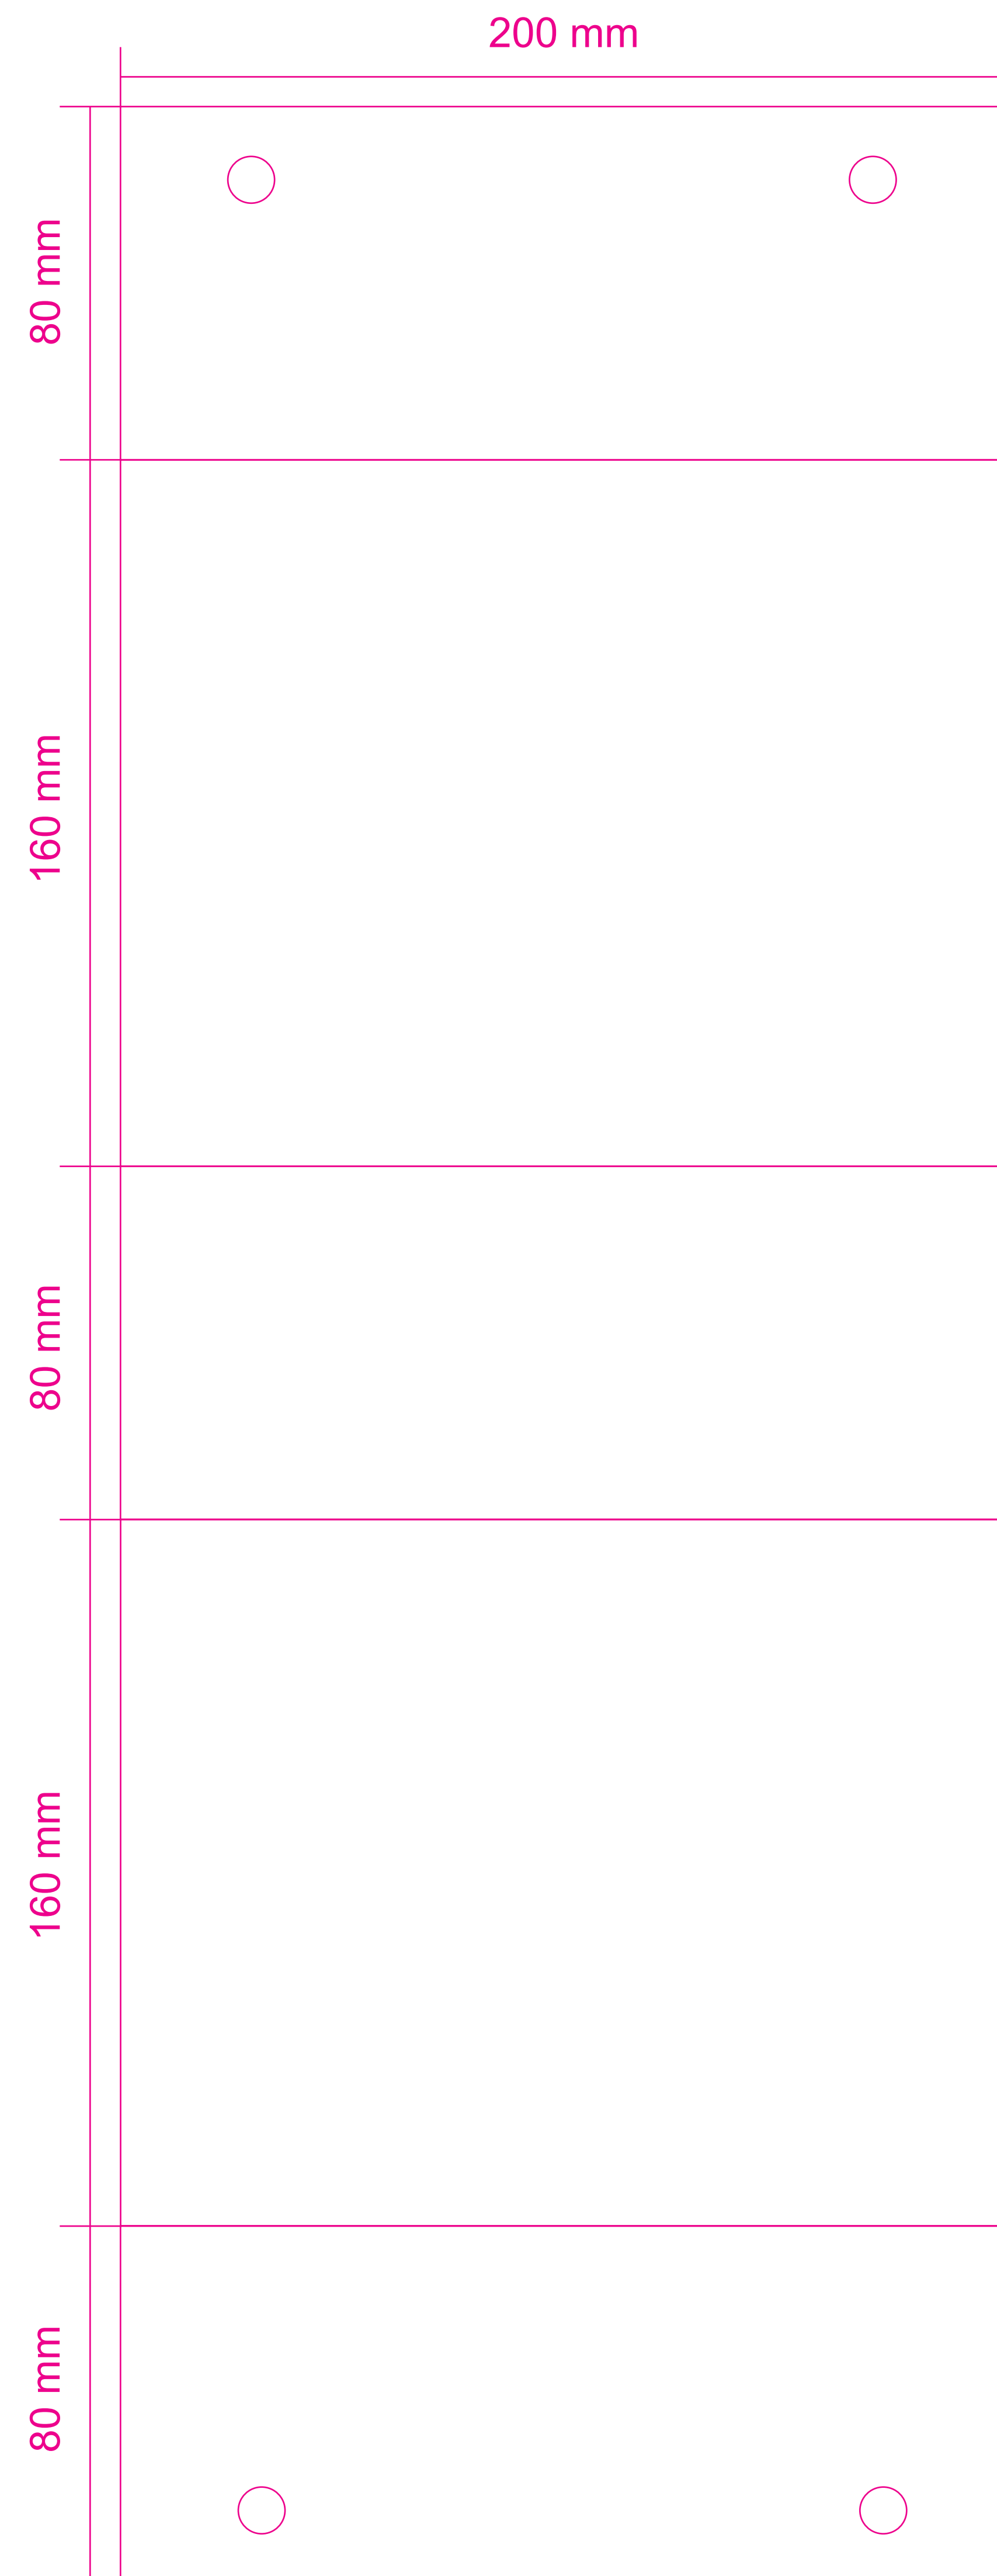

Outside

Side panel

Inside

Side panel

PRECIOUS PACKAGING

Name:	Fantasy Box
Date:	1-Jul-14
Box Type:	Magnetic Close
Size (Internal)	190x160x80mm
Materials:	MATERIALS & WEIGHTS (INSIDE & OUTSIDE)
Lamination:	Matte
Add.Features	ADDITIONAL FEATURES
Closure	
Type:	Magnetic
Material:	2mm circle manets x2
Colour:	15mm
Width:	15mm
Print:	NUMBER OF PRINT COLOURS
Colours & Additional Finishes:	

	GUIDE		Pantone		C:	
	DONT					M:
	PRINT					Y:
					K:	

Please note: All orders are subject to a +/- 10% manufacturing tolerance on final products (size, quantity & print). Pantones are matched to the PMS system. Printed colours cannot be matched to screens or desktop printer representations.