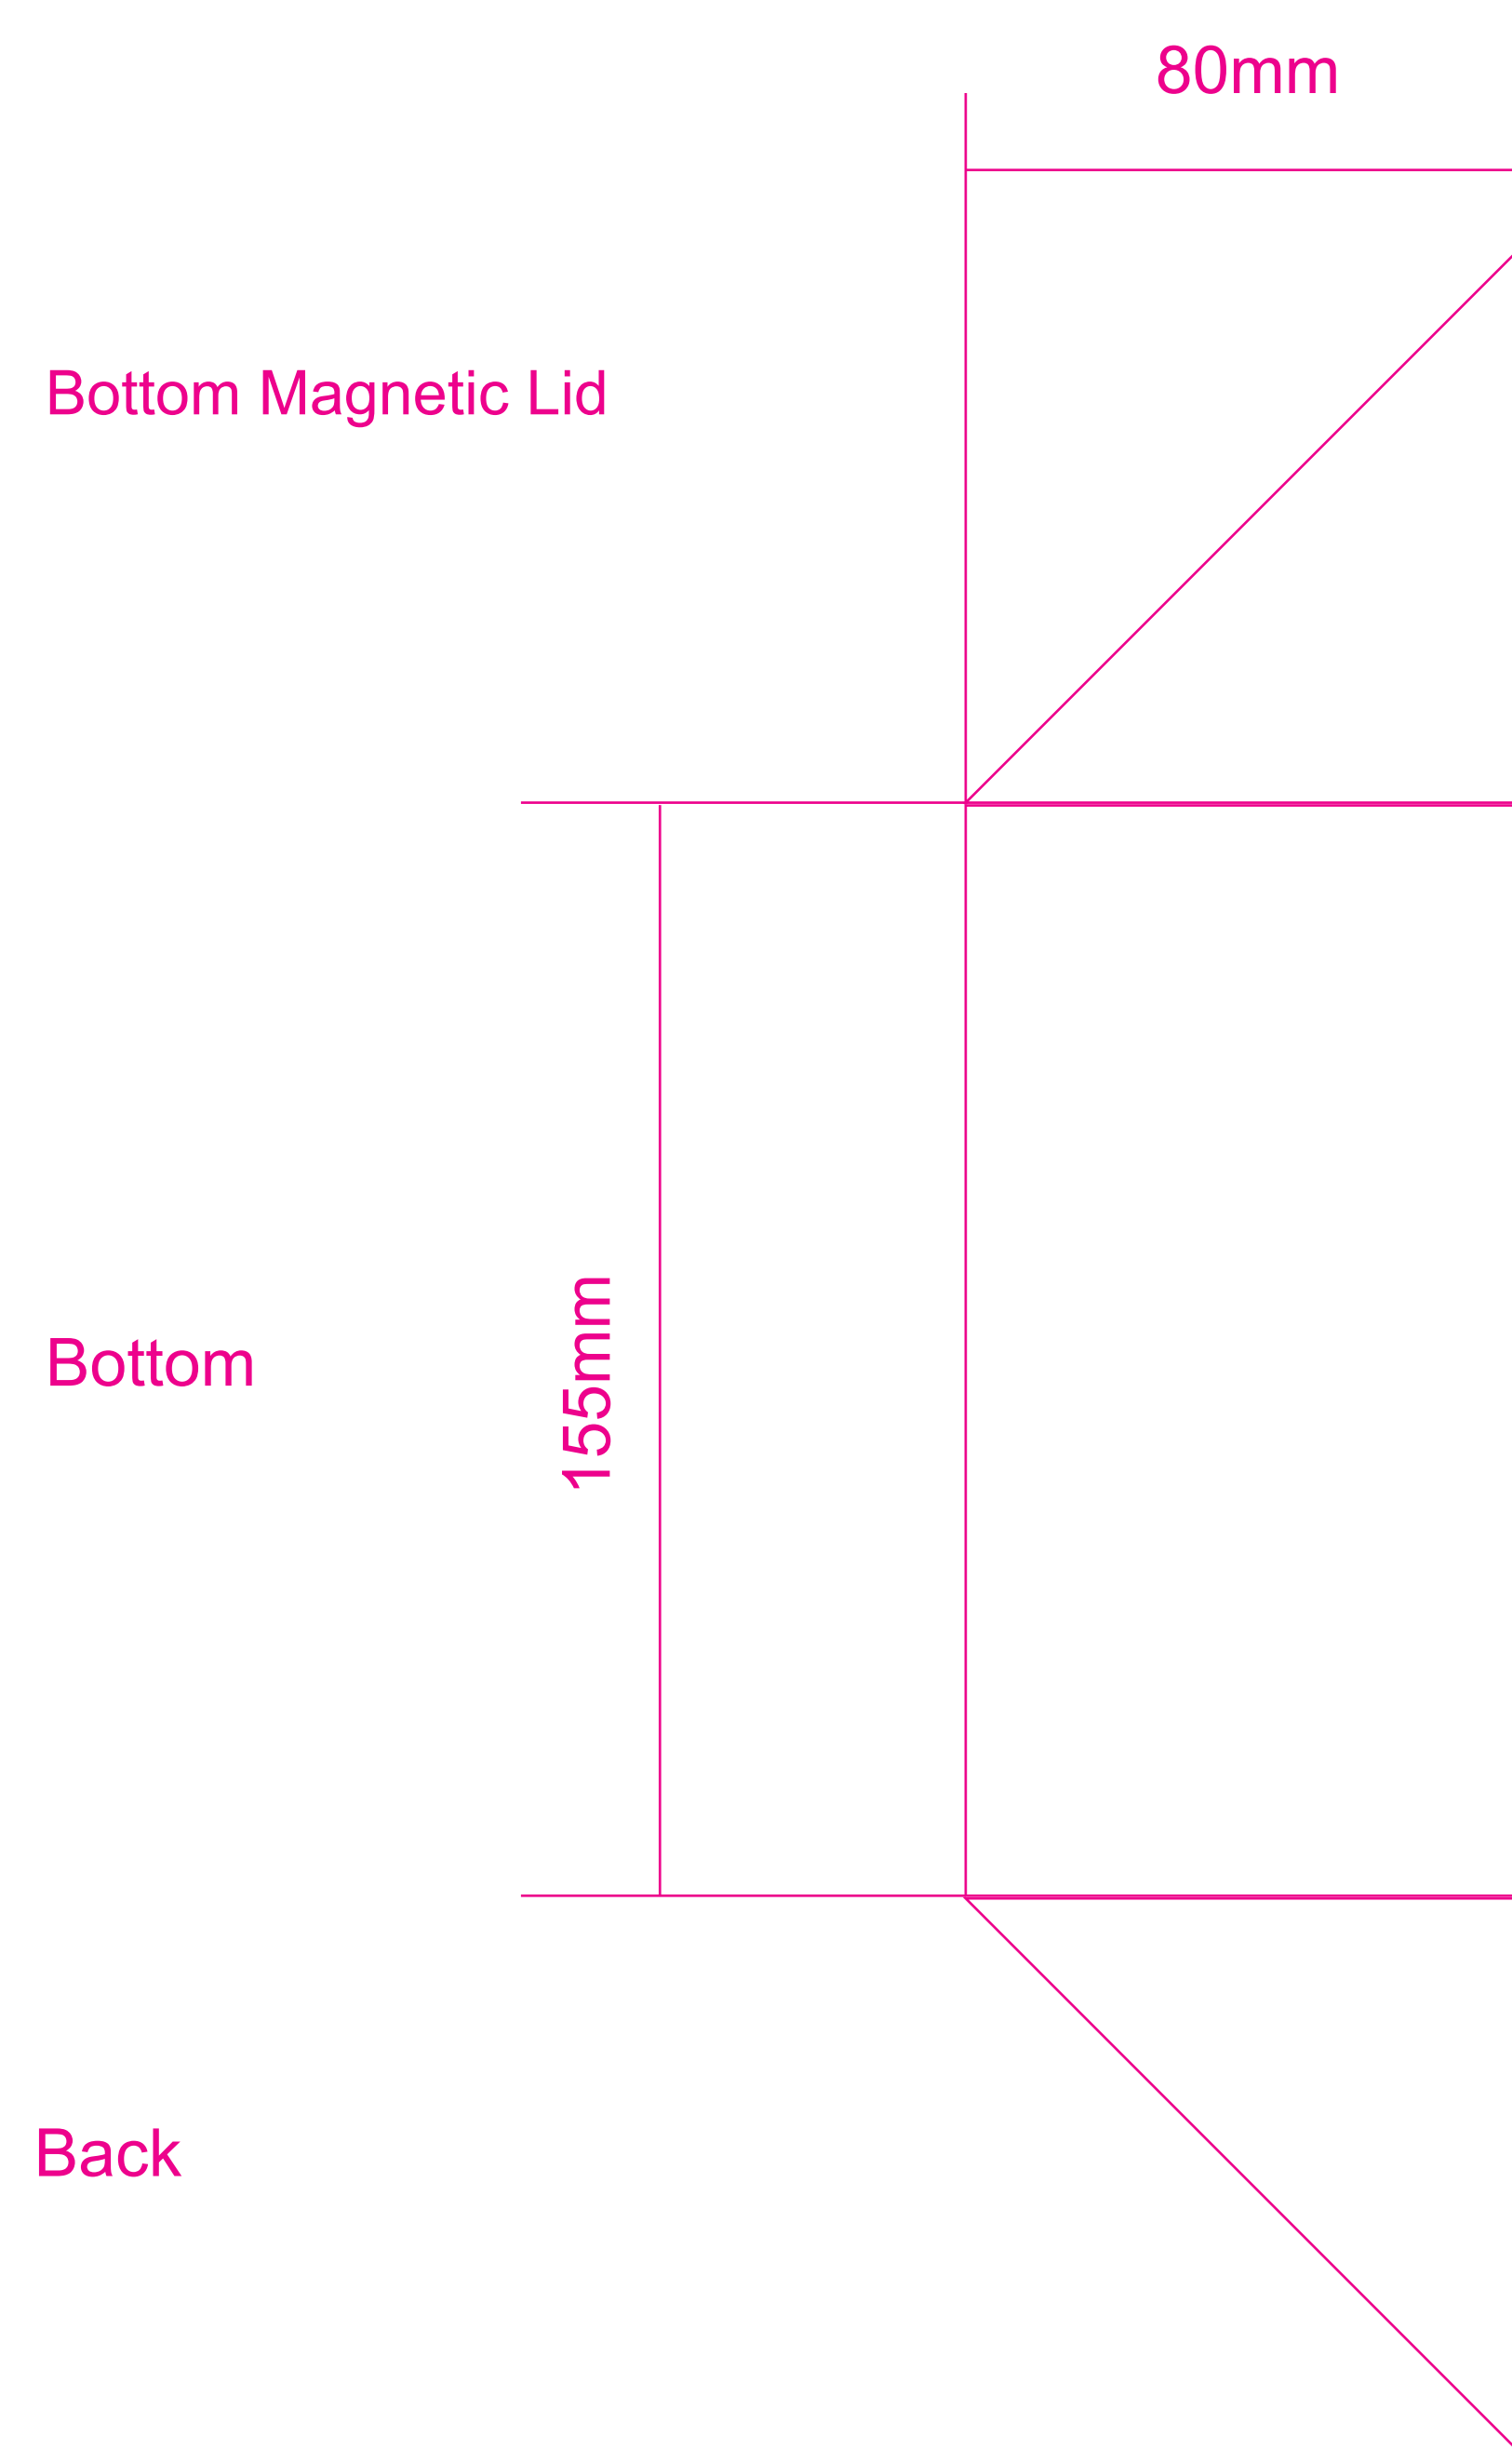

Outside

Side panel

Inside

Side panel

PRECIOUS PACKAGING

Name:	Fantasy Box
Date:	1-Jul-14
Box Type:	Magnetic Close
Size (Internal)	190x160x80mm
Materials:	MATERIALS & WEIGHTS (INSIDE & OUTSIDE)
Lamination:	Matte
Add.Features	ADDITIONAL FEATURES
Closure	
Type:	Magnetic
Material:	2mm circle manets x2
Colour:	15mm
Width:	15mm
Print:	NUMBER OF PRINT COLOURS
Colours & Additional Finishes:	

	GUIDE		Pantone		C:	
	DONT					M:
	PRINT					Y:
					K:	

Please note: All orders are subject to a +/- 10% manufacturing tolerance on final products (size, quantity & print). Pantones are matched to the PMS system. Printed colours cannot be matched to screens or desktop printer representations.